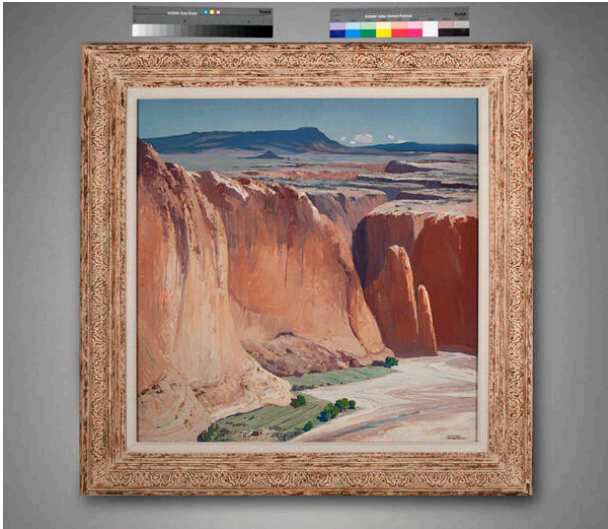

Basic Detail Report

Canyon de Chelly

Date

n.d.

Primary Maker

Fremont F. Ellis

Medium

oil on panel

Description

Deep canyon with farmland and arroyo at bottom, high skyline at top of canyon with mountains in distance

Dimensions

Image: 36 × 36 in. (91.4 × 91.4 cm) Frame: 46 7/8 × 46 7/8 × 2 in. (119.1 × 119.1 × 5.1 cm)