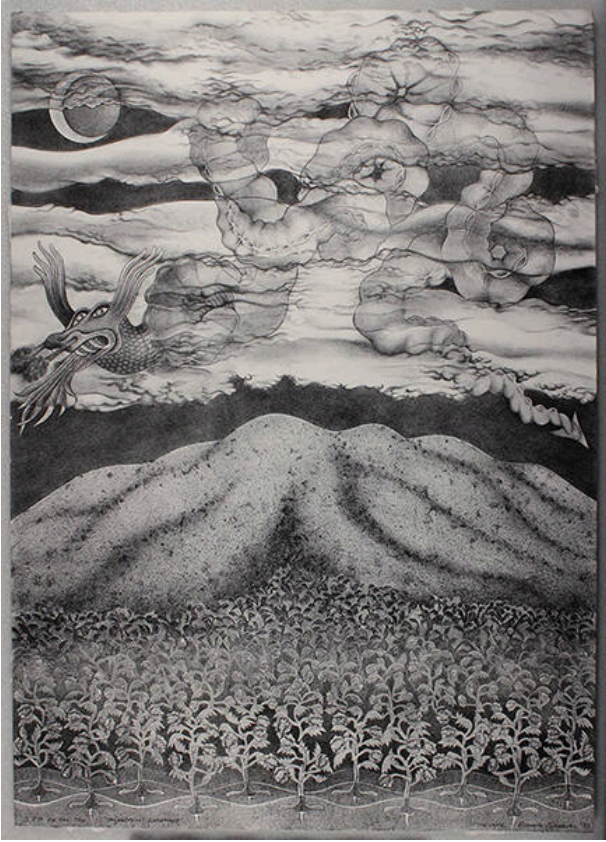

## Mythological Landscape

**Date**

1977

**Primary Maker**

Michele Bourque Sowards

**Medium**

lithograph

**Dimensions**

Image: 30 × 21 15/16 in. (76.2 × 55.7 cm) Support: 30 × 21 15/16 in. (76.2 × 55.7 cm)