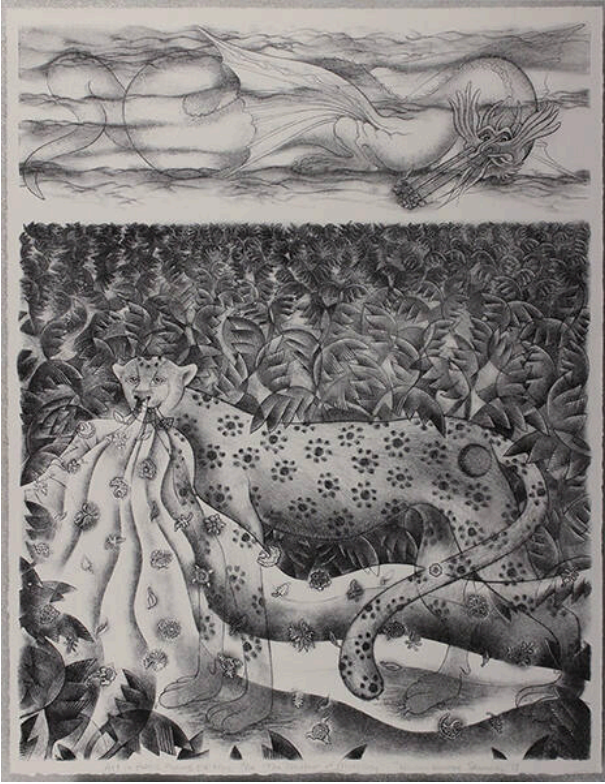

Basic Detail Report

13 13/16 in. (45.1 × 35.1 cm)

The Panther of Mythology

Date

1978

Primary Maker

Michele Bourque Sowards

Medium

lithograph

Dimensions

Image: 17 1/8 × 13 3/16 in. (43.5 × 33.5 cm) Support: 17 3/4 ×