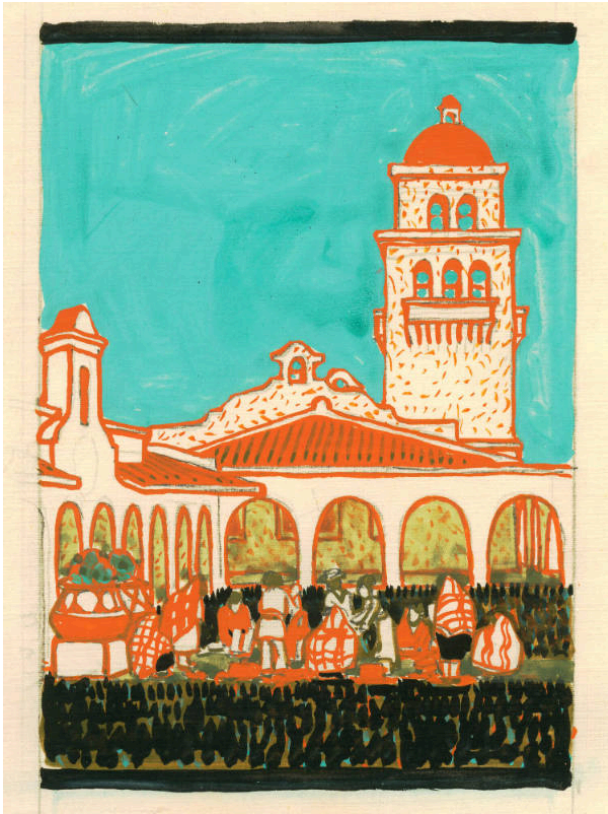

## Untitled (Alvarado Hotel, Albuquerque, New Mexico)

**Date**

n.d.

**Primary Maker**

Gustave Baumann

**Medium**

tempera on paper

**Description**

Alvarado Hotel courtyard with Native artisans and mission church in the background (Albuquerque sketches),  
bottom of page is burnt.

### Dimensions

Image: 4 3/4 x 3 1/4 in. (12.1 x 8.3 cm) Support: 8 3/8 x 5 1/2 in. (21.3 x 14 cm)