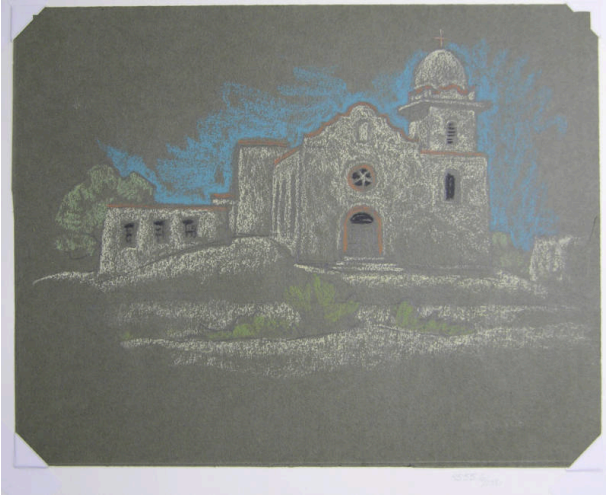

Basic Detail Report

Untitled (sketch for San Antonio series)

Date

1922

Primary Maker

Gustave Baumann

Medium

Pastel and pencil on paper

Description

Mission church

Dimensions

9-1/2 x 12 in. (paper)9-1/2 x 12 in. (paper)