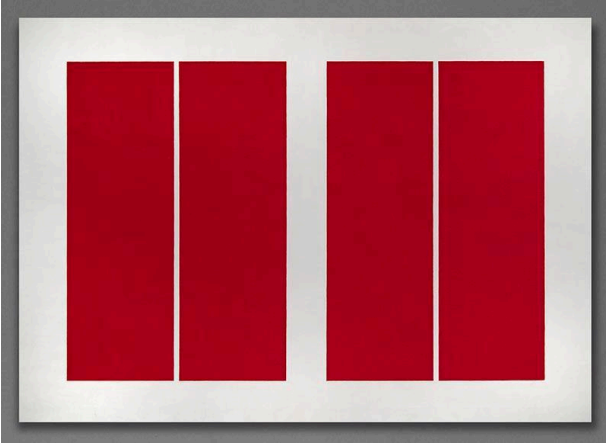

Basic Detail Report

#22

Date

1961

Primary Maker

John D. McLaughlin

Medium

oil on canvas

Description

Four evenly spaced red rectangles pop off of a plain white background.

Dimensions

Canvas: 42 × 60 × 1 1/8 in. (106.7 × 152.4 × 2.9 cm)