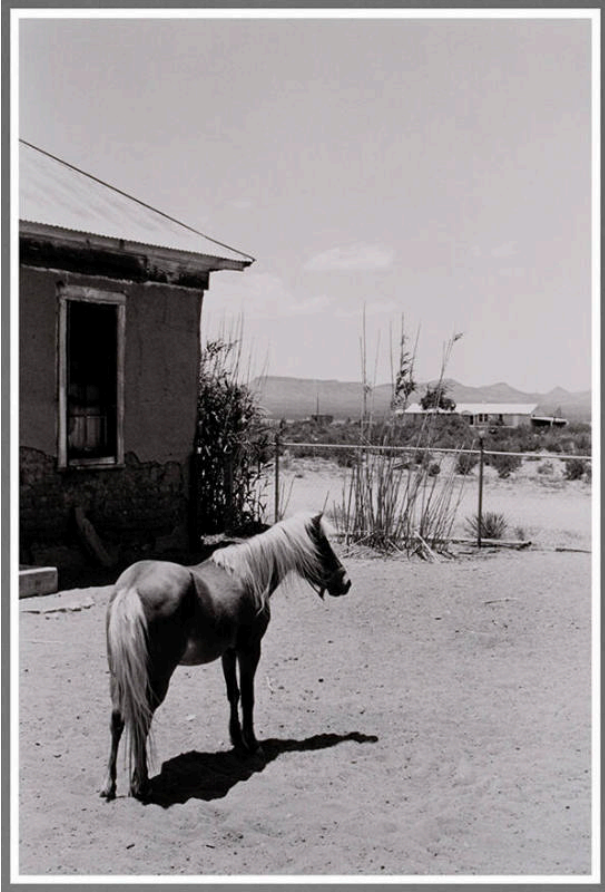

Basic Detail Report

A House in Hachita, New Mexico

Date

1981

Primary Maker

Bernard Plossu

Medium

Gelatin silver print

Description

Pony with tan coat and long white tail and mane standing in sandy yard next to old adobe house with pitched roof. Chain

link fence mid-ground; dirt road, house and mountains beyond fence.

Dimensions