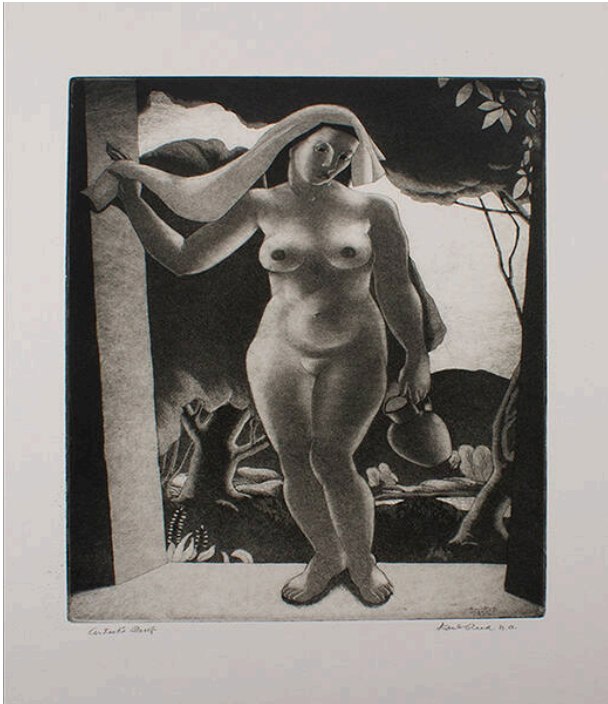

Basic Detail Report

Fertility

Date

1937

Primary Maker

Doel Reed

Medium

etching and aquatint

Description

Full, frontal of nude woman standing on doorway. She holds towel in proper right hand which is leaning on door frame & covers her head. She holds water jar in her proper left hand which hangs along her side. Large tree & water pond in mid ground.

Dimensions

Image: 15 13/16 × 11 in. (40.2 × 27.9 cm) Support: 22 3/8 × 15 1/16 in. (56.8 × 38.3 cm) Mat: 28 × 22 in. (71.1 × 55.9 cm)