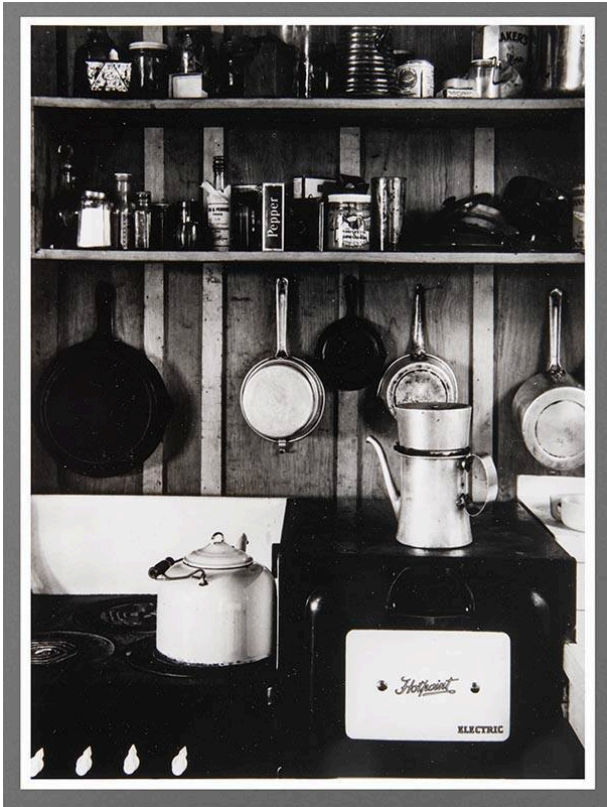

Basic Detail Report

Edward Weston's Kitchen

Date

1940 (printed 1983)

Primary Maker

Beaumont Newhall

Medium

Gelatin silver print

Description

Hotpoint electric oven/stove with kettle and coffee pot;

shelves and pans on wall above.

Dimensions

Image: 10 5/8 × 8 1/2 in. (27 × 21.6 cm) Support: 14 × 11 in. (35.6 × 27.9 cm) Mat: 20 × 16 in. (50.8 × 40.6 cm)