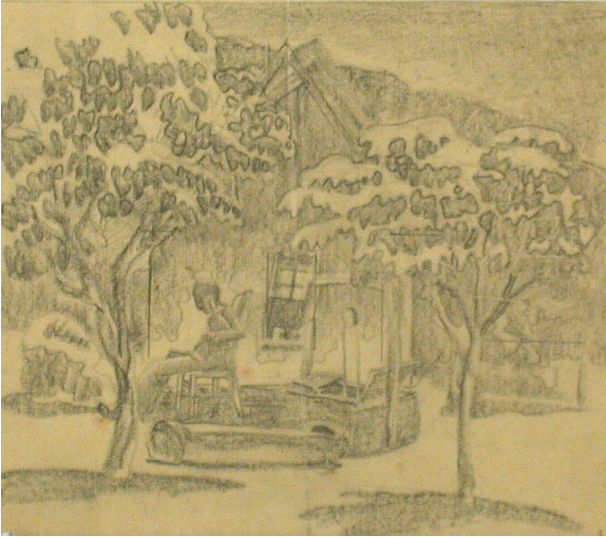

Basic Detail Report

Untitled

Date

n.d.

Primary Maker

Gustave Baumann

Medium

Pencil on paper

Description

Outdoor scene with seated figure.

Dimensions

8-3/4 x 9 in. 8-3/4 x 9 in.