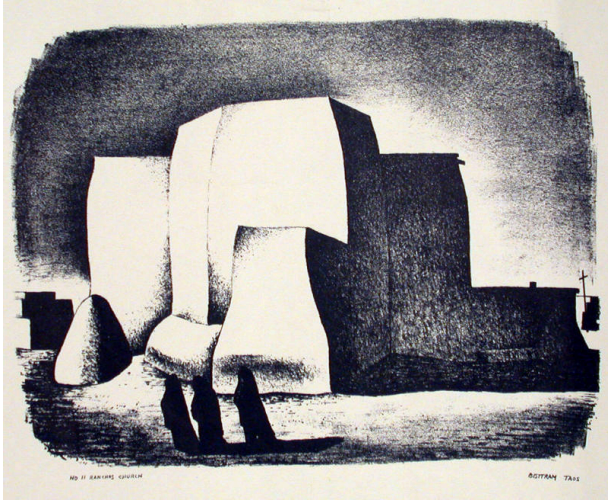

## No 11 Ranchos Church

**Date**

n.d.

**Primary Maker**

Emil Bisttram

**Medium**

lithograph on white wove paper

### Description

Close up of rear of church with buttresses and right side of church in heavy shadows. Three women wearing dark, hooded clothing walking in foreground toward left of image.

### Dimensions

17 1/4 x 22 1/4 in. (43.8 x 56.5 cm)