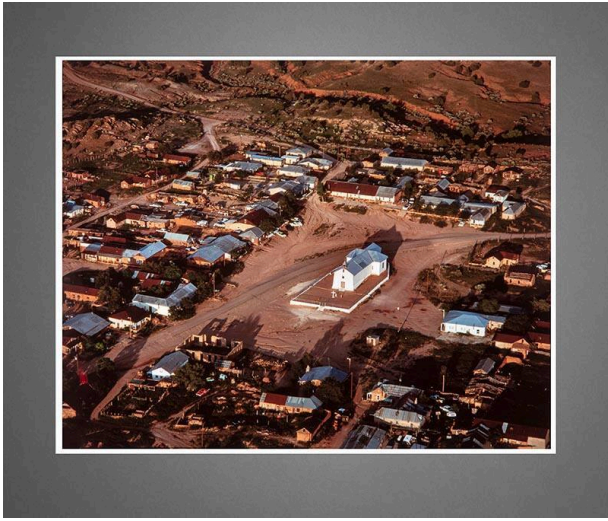

Basic Detail Report

San Jose on the Pecos River

Date

1982

Primary Maker

Paul Logsdon

Medium

Silver-dye bleach print

Description

Aerial view of village with white church in center. Church has metal roof, surrounding by wall, low wall and has white cross in front.

Dimensions

Mat: 22 × 26 in. (55.9 × 66 cm) Support: 16 × 20 in. (40.6 × 50.8 cm) Image: 15 1/2 × 9 1/2 in. (39.4 × 24.1 cm)