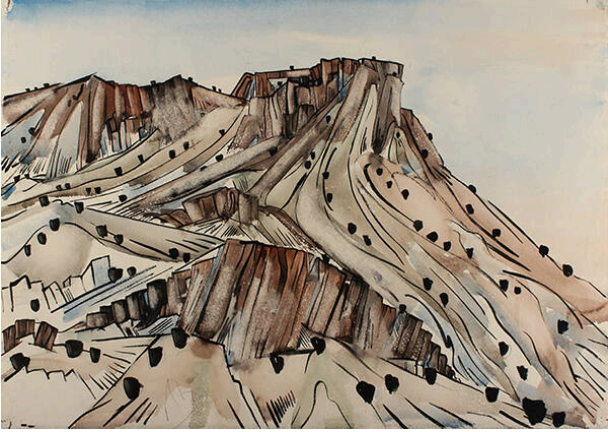

Basic Detail Report

Barranca (New Mexico Landscape)

Date

circa 1937

Primary Maker

Cady Wells

Medium

watercolor on paper

Description

Close-up of the base and sides of a mesa dotted with pinons done in brown tones interspersed with light blue markings.

Dimensions

Image: 15 1/8 × 21 15/16 in. (38.4 × 55.7 cm) Support: 15 1/8 × 21 15/16 in. (38.4 × 55.7 cm) Mat: 22 × 28 in. (55.9 × 71.1 cm)