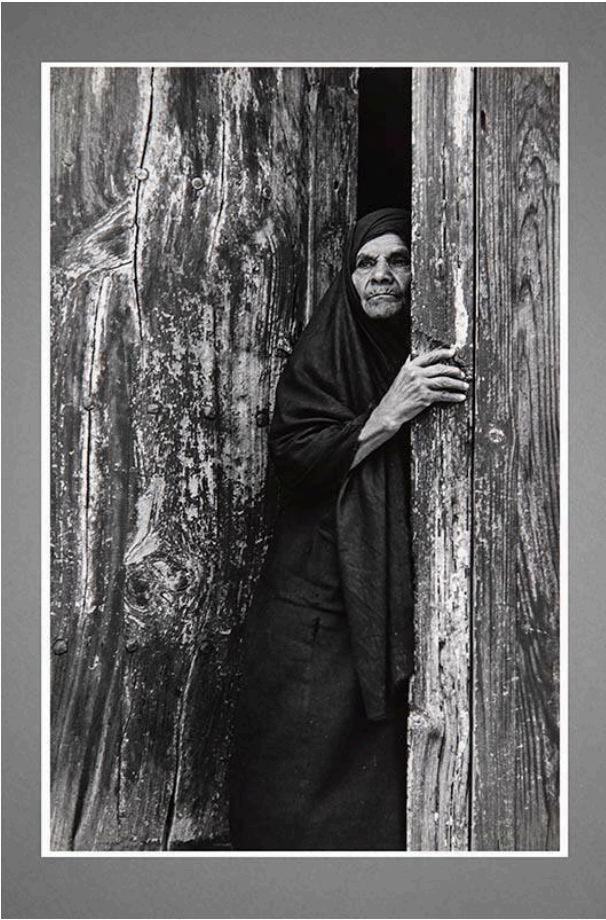

Basic Detail Report

Woman of San Miguel, in Front of her House

Date

1950s-1960s

Primary Maker

Reva Brooks

Medium

Gelatin silver print

Description

Old woman with dark shawl over head and shoulders, long dark dress, standing in weathered wooden doorway, left door part open. Her right hand on edge of right door.

Dimensions

Image: 12 13/16 x 8 7/16 in. (32.5 x 21.4 cm) Support: 20 x 15 in. (50.8 x 38.1 cm)