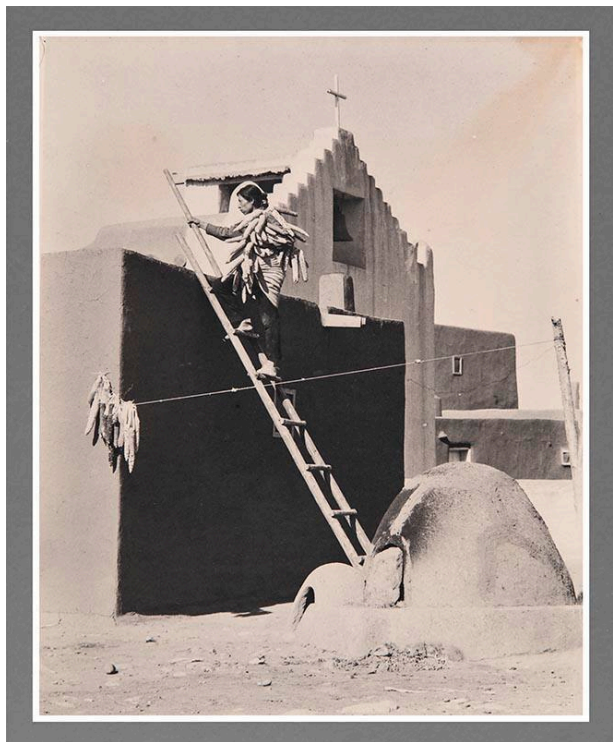

Basic Detail Report

Pueblo Indians (Indian Girl - Taos, New

Mexico, Mission of San Geronimo)

Date

October 1929

Primary Maker

Laura Gilpin

Medium

platinum print

Description

Indian male climbing wood ladder with load of ears of corn. In front of ladder is horno & clothesline w/ ears of corn at left end. In background is white pueblo church w/ stepped facade & cross. 2 bldgs in right midground.