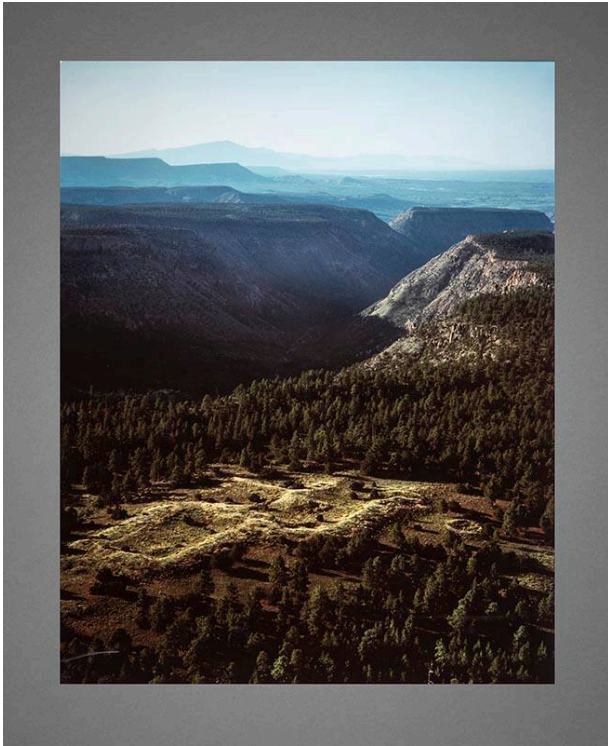

Basic Detail Report

Ruins: Kwastiyukwa, Pueblo Ruins in Jemez

Mountains

Date

1982

Primary Maker

Paul Logsdon

Medium

silver-dye bleach print

Description

Aerial view of Pueblo ruins with kiva which appear to be overgrown with grass. It is surrounded by forested and mountainous area. Mountain range in far distance.

Dimensions

Image: 19 5/8 × 15 1/2 in. (49.8 × 39.4 cm) Support: 16 × 20 in. (40.6 × 50.8 cm) Mat: 26 × 22 in. (66 × 55.9 cm)