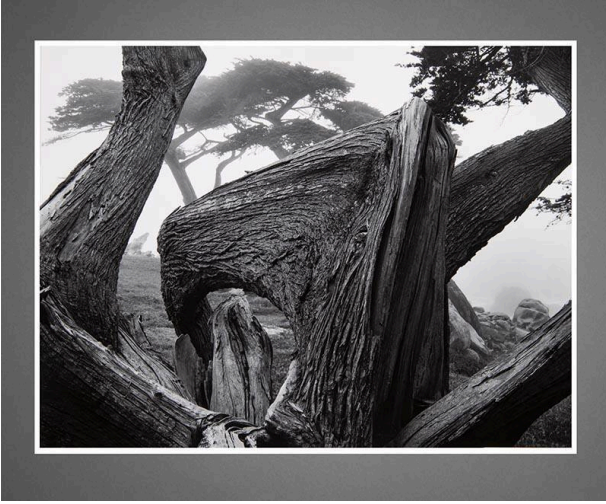

Basic Detail Report

Cypress and Fog, Pebble Beach, California

Date

1967 (printed 1979)

Primary Maker

Ansel Adams

Medium

Gelatin silver print

Description

Close-up of large, thick tree trunk, bent backward, lying on ground. Cypress tree behind fallen tree. Misty background.

Dimensions

Image: 9 3/4 x 13 in. (24.8 x 33 cm) Support: 16 x 20 in. (40.6 x 50.8 cm) Mat: 18 x 22 in. (45.7 x 55.9 cm)