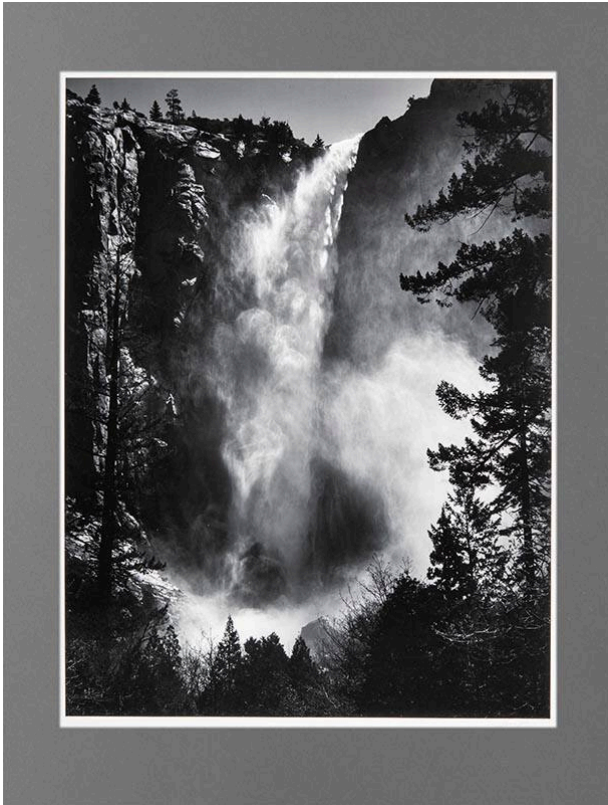

Basic Detail Report

Bridalveil Fall, Yosemite Valley, California

Date

1927 (printed 1981)

Primary Maker

Ansel Adams

Medium

Gelatin silver print

Description

Water cascading down a tall rock face with mist swirling

around at right of image. Tall pine trees frame image at each side.

Dimensions

Image: 19 5/8 × 15 in. (49.8 × 38.1 cm) Mat: 28 × 22 in. (71.1 × 55.9 cm)