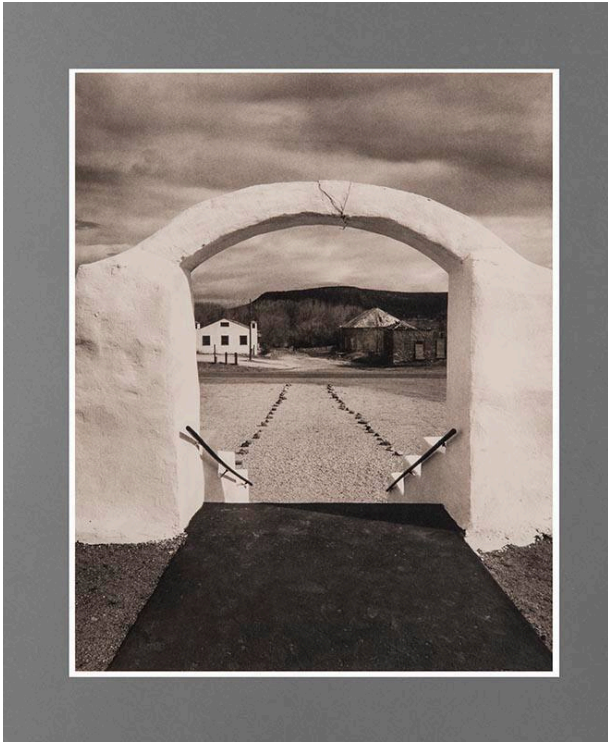

Basic Detail Report

San Miguel, New Mexico

Date

1981

Primary Maker

Joan Myers

Medium

Platinum-Palladium print, with applied pigment

Description

Wide white adobe wall and arch at top of stairs. Hand rails at each side of steps leads down to gravel area with lines of stones forming a walk-way. Two structures in midground. Bare trees and mountain in background.