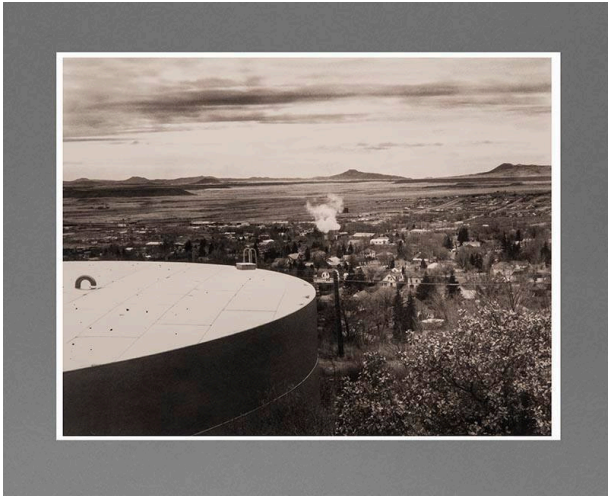

Basic Detail Report

Raton Pass, New Mexico

Date

1982

Primary Maker

Joan Myers

Medium

Platinum-palladium print, with applied pigment

Description

Large water, holding tank at back left corner of image. Beyond looking down upon a town and further out plains area. A plume of smoke comes out of an operation in center of image.

Dimensions