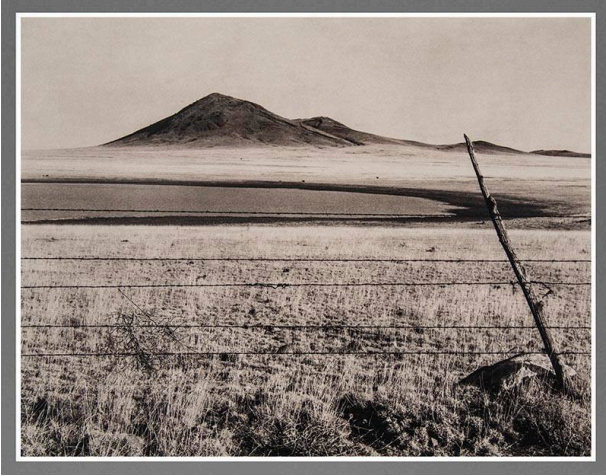

Basic Detail Report

Round Mound, New Mexico

Date

1982 (printed 1983)

Primary Maker

Joan Myers

Medium

Platinum-palladium print, with applied pigment

Description

Prairie scene with fence post made from tree branch and barbed wire in foreground. Pond of water beyond fence.

Rounded hill in background.

Dimensions

Image: 10 × 13 in. (25.4 × 33 cm) Support: 15 × 19 in. (38.1 × 48.3 cm) Mat: 20 × 24 in. (50.8 × 61 cm)