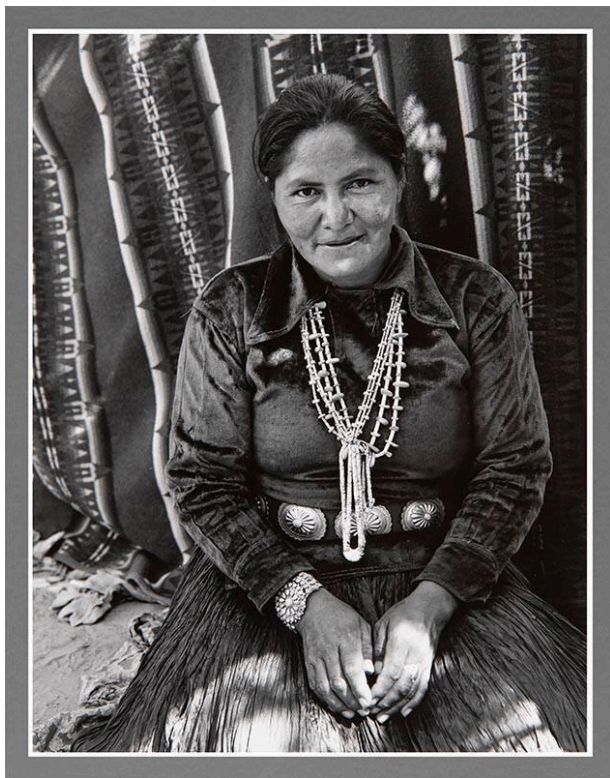

Basic Detail Report

Navaho Mountain Woman at Long Salt

Shelter

Date

1954

Primary Maker

Laura Gilpin

Medium

gelatin silver print

Description

Navajo woman sitting on her knees under shelter with large Pendelton blanket across back of shelter. She wears velvet blouse, broomstick skirt, bracelet, necklace and concho belt.