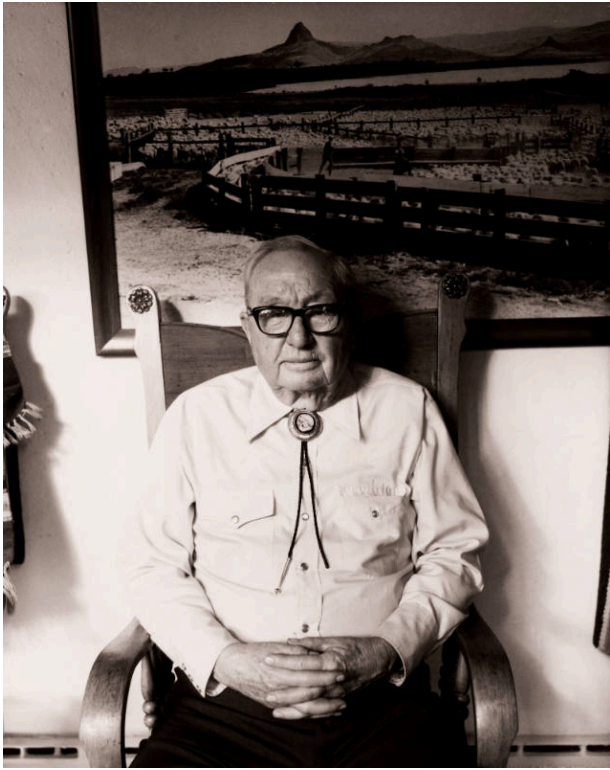

## Floyd W. Lee, San Mateo, New Mexico

### Primary Maker

Meridel Rubenstein

### Description

Portrait of old man wearing glasses and bola tie, seated in

wooden armchair beneath large photo of men working in large sheep pens.