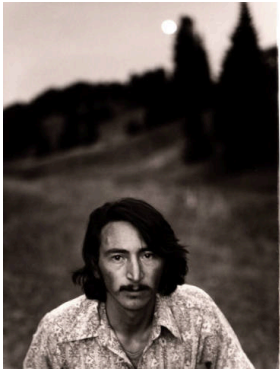

## Moises Morrales, Canjilon, New Mexico and the Gate to Everywhere

Date

1975

### Description

Two photographs on one print: L) Young Hispanic male with moustache and flowered shirt, grass and pine trees with full moon in background; R) landscape with old wooden gate framing a distant view of Tetilla Peak.