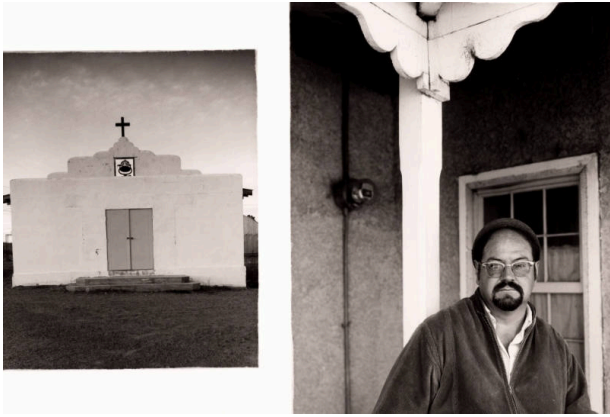

Basic Detail Report

Pedro Ribera-Ortega, of Santa Fe, New Mexico at his Home in Truchas, New Mexico

Date

1975

Primary Maker

Meridel Rubenstein

Medium

Gelatin silver print

Description

Two images on same photograph: Left) small adobe church with double doors, bell and cross; Right) Hispanic man with glasses and beard, corduroy jacket; he stands on portal of old adobe house, window behind him.

Dimensions

Image: 8 x 11 5/8 in. (20.3 x 29.5 cm) Support: 11 x 14 in. (27.9 x 35.6 cm)