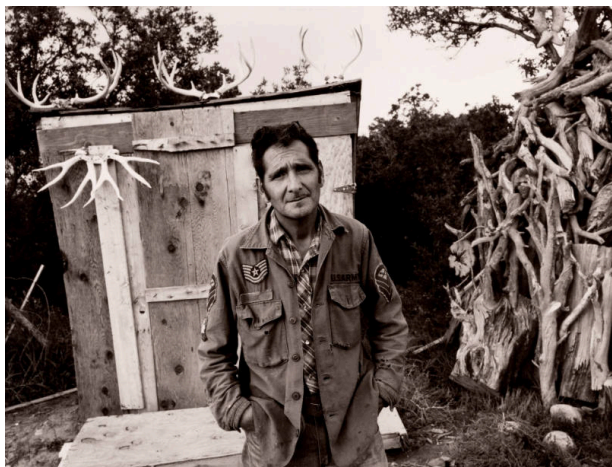

Basic Detail Report

Jose "Balthasar" Valdez, Tierra Amarilla,

New Mexico

Date

1975

Primary Maker

Meridel Rubenstein

Medium

Gelatin silver print

Description

Hispanic man wearing old army shirt with patches; he stands in front of plywood shed with elk antlers on roof. Tall pile of dry branches and tree stumps at right; child's stuffed toy hangs from tree above wood pile.