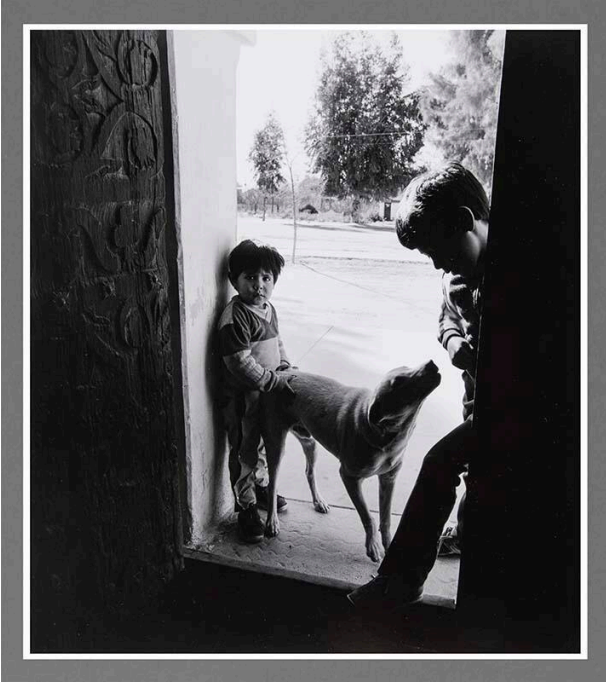

Basic Detail Report

Boys and Dog: Kino Mission

Date

Ca. 1985

Primary Maker

Douglas Kent Hall

Medium

Gelatin silver print

Description

Two boys standing in a doorway with a dog between them. Image is taken from inside the doorway looking out toward the street with house and trees. Foreground in shadows.

Dimensions

Image: 15 3/4 × 14 in. (40 × 35.6 cm) Support: 20 × 16 in. (50.8 × 40.6 cm)