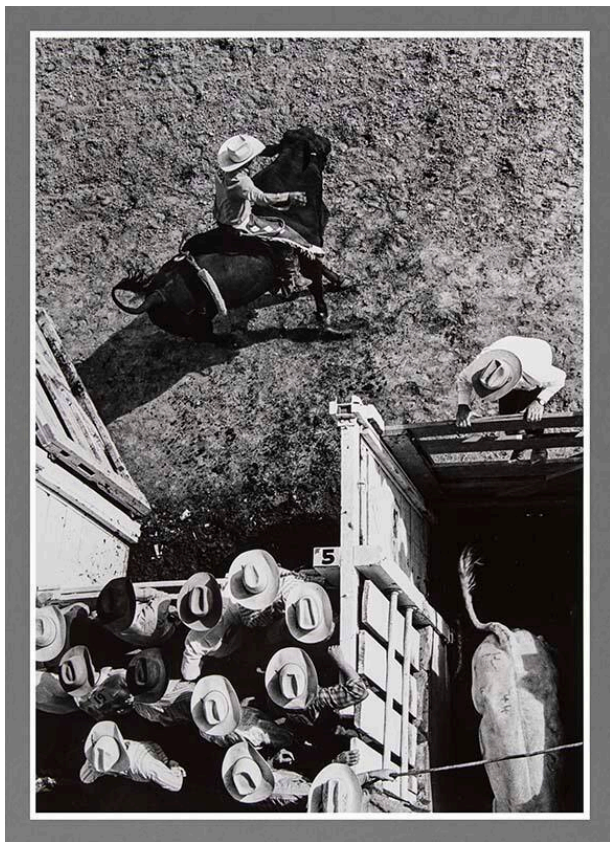

Basic Detail Report

Bullriding, Pendleton, Oregon

Date

1973

Primary Maker

Douglas Kent Hall

Medium

Gelatin silver print

Description

Overhead view of a cowboy riding a bull, just coming out of the chute. 12 cowboys look on at bottom left, to right is white bull

in a chute with cowboy hanging on to its door.

Dimensions

Image: 19 × 13 in. (48.3 × 33 cm) Support: 20 × 15 in. (50.8 × 38.1 cm)