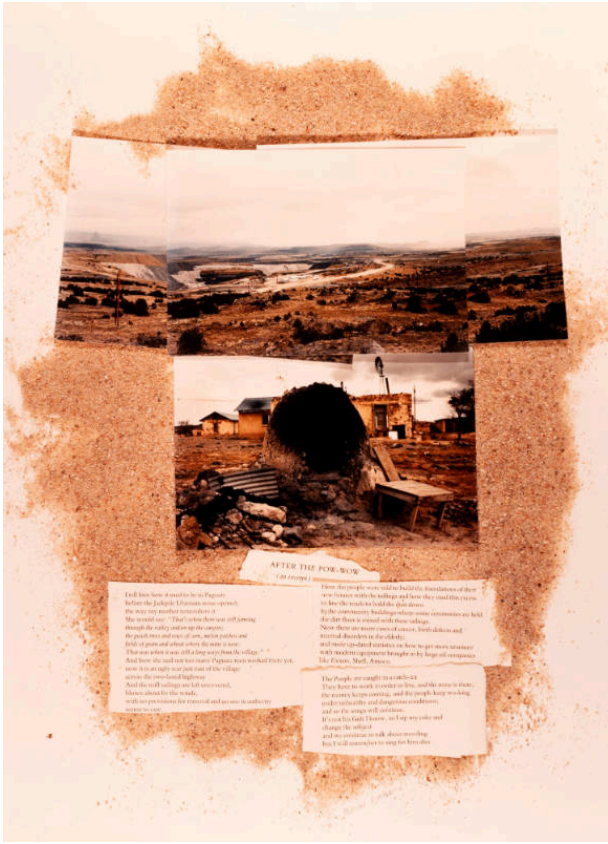

## Anaconda Mines at Paguate in Laguna

#### Description

Close-up of horno oven which is heavily blackened, wood table stands beside oven. 3 photos above image of landscape with open pit in center. Typed poem titled "After the Pow-Wow" lie below main image.