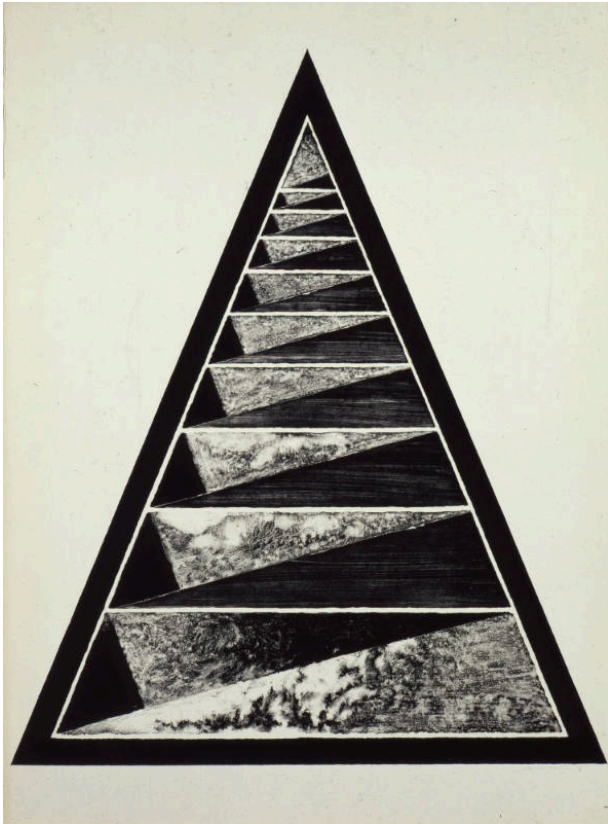

Basic Detail Report

Strata (edition 10/10)

Date

1970

Primary Maker

Clinton Adams

Medium

Lithograph

Description

Abstraction, in black and white triangular shape with images of landscapes.

Dimensions

Image: 30 x 22 1/4 in. (76.2 x 56.5 cm) Mat: 38 x 30 in. (96.5 x 76.2 cm)