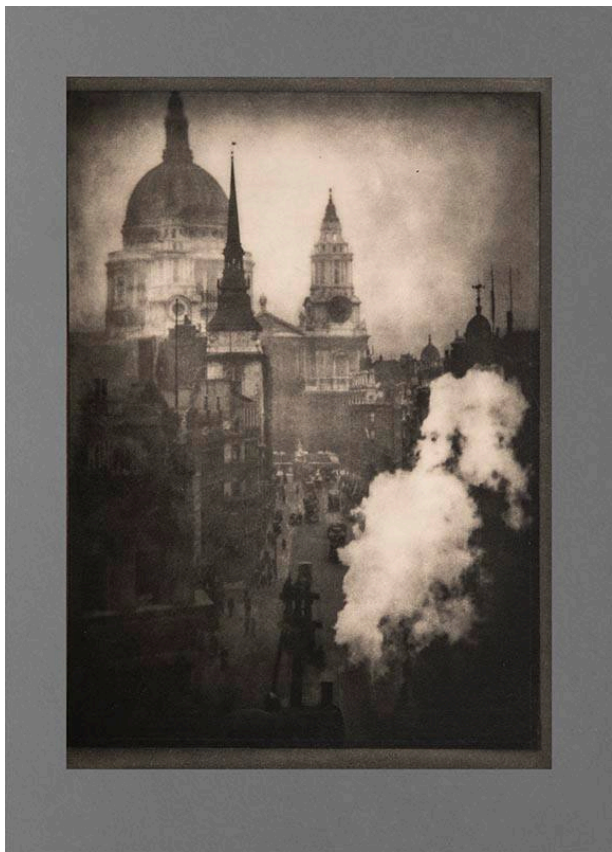

Basic Detail Report

St. Paul's from Ludgate Circus, from

"London Portfolio"

Date

1905

Primary Maker

Alvin Langdon Coburn

Medium

Hand pulled photogravure

Description

View from higher elevation looking down on city street with cars on street and people walking on sidewalk. Large puff of white smoke a right of image. Dome of St. Paul's at top left of image. Top of tiered building to right of dome.