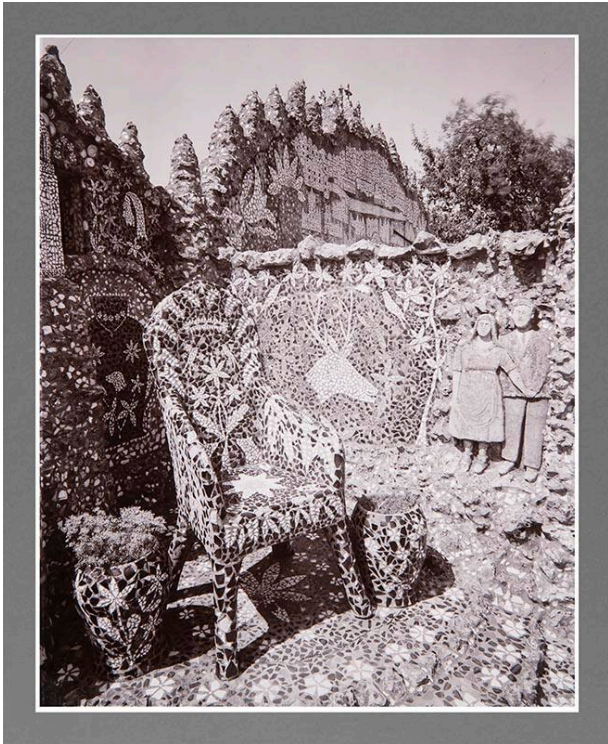

Basic Detail Report

Picassiette, Chartres, France

Date

1983

Primary Maker

Linda Connor

Medium

Gold-toned printing out paper

Description

Black and white statue of a couple in the background with a mosaic chair and vases at center, also the floor and walls are mosaic.

Dimensions

Image: 8 × 7 in. (20.3 × 17.8 cm) Mat: 20 × 16 in. (50.8 × 40.6 cm)