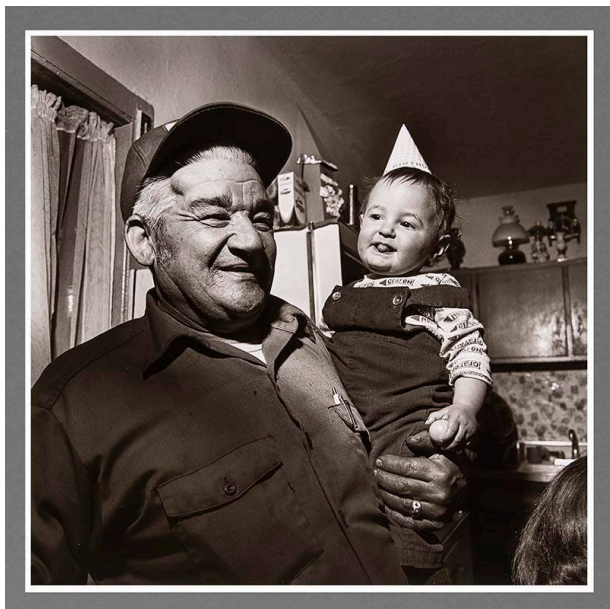

Basic Detail Report

John Sabatine and Molly, Pennsylvania

Date

1980 (printed 1983)

Primary Maker

Larry Fink

Medium

Gelatin silver print

Description

Elderly man in with white hair wearing cap, holding a baby wearing overalls and birthday hat. Baby sticks out tongue. Kitchen inbackground.

Dimensions

Image: 13 5/8 × 13 7/8 in. (34.6 × 35.2 cm) Support (1): 19 7/8 × 15 7/8 in. (50.5 × 40.3 cm) Support (2): 20 × 16 in. (50.8 × 40.6 cm)