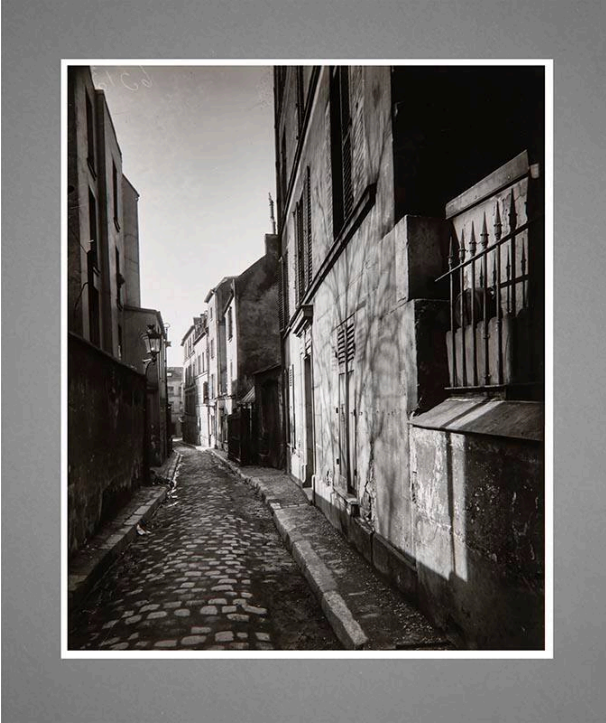

Basic Detail Report

Rue St. Rustique, Montmartre (St. Rustic Street, Montmartre)

Date

1922 (printed later)

Primary Maker

Eugène Atget

Medium

Gelatin silver print, gold toned

Description

Narrow, cobbled street in Paris with tall buildings on both sides, tree shadows on walls. Sky visible at top left.

Dimensions

Image: 8 1/2 × 7 1/16 in. (21.6 × 17.9 cm) Support: 14 3/8 × 11 1/2 in. (36.5 × 29.2 cm)