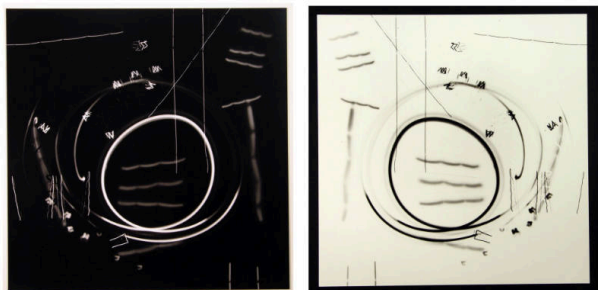

Basic Detail Report

Dda #7

Date

1990

Primary Maker

Renee Alpert

Medium

Gelatin silver print, diptych

Description

Abstract squares, one in black with white swirls, the other in white with black swirls. (a) Black panel is mounted on white plastic (b) White panel is mounted on black plastic

Dimensions

Support (a): 31 1/2 × 28 in. (80 × 71.1 cm) Image (a): 23 1/2 × 23 1/2 in. (59.7 × 59.7 cm) Support (b): 31 1/2 × 28 in. (80 × 71.1 cm) Image (b): 23 1/2 × 23 1/2 in. (59.7 × 59.7 cm)