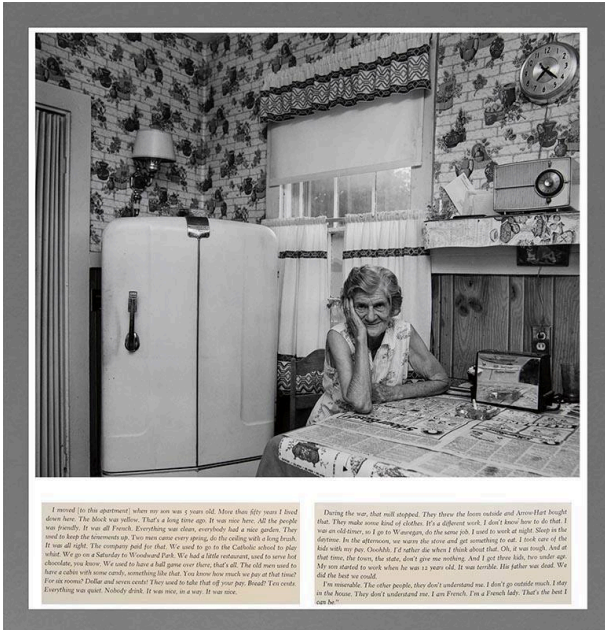

Basic Detail Report

Nellie Goulet, Quebec Square, Canielson,

Conn.

Date

1975

Primary Maker

Steve Dunwell

Medium

gelatin silver print

Description

Interior kitchen with elderly woman at a table covered with newspaper. Old refrigerator in corner, bold patterned wallpaper; radio above table on shelf.

Dimensions

Image: 10 1/2 × 13 in. (26.7 × 33 cm) Support: 11 × 14 in. (27.9 × 35.6 cm) Mat: 16 × 20 in. (40.6 × 50.8 cm)