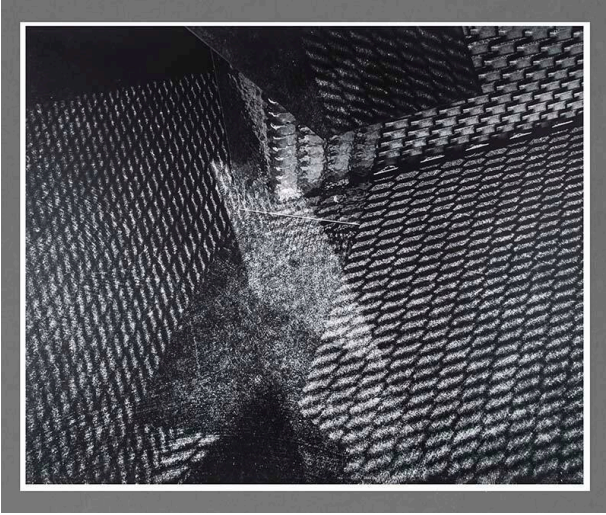

## Robert Morris 134-7

**Date**

1989

**Primary Maker**

Alan Cohen

**Medium**

gelatin silver print

### Description

Abstract black and white photo of wire mesh, sheet of glass, wire mesh shadows.