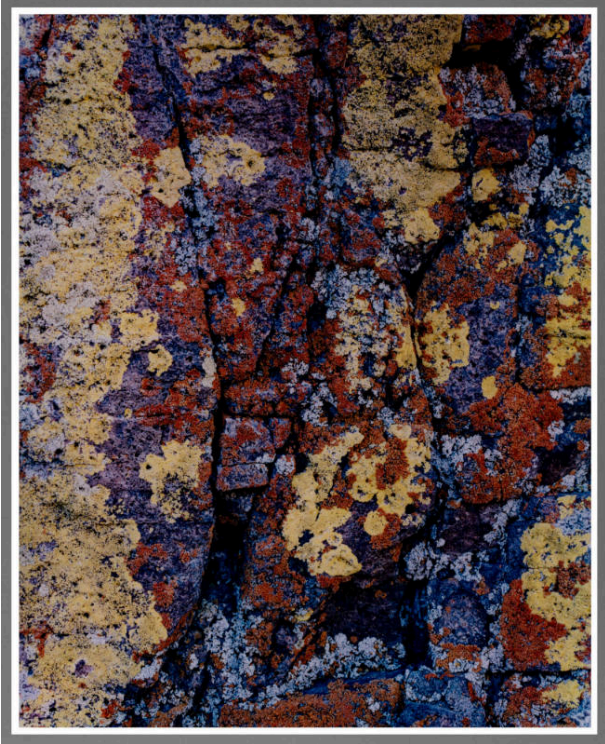

Basic Detail Report

Lichens, Apache Creek, New Mexico

Date

1972

Primary Maker

Eliot Porter

Medium

Dye transfer print

Description

Close up of rocks with yellow and brown lichens.

Dimensions

Image: 10 1/4 × 8 1/4 in. (26 × 21 cm) Support: 20 × 15 in. (50.8 × 38.1 cm)