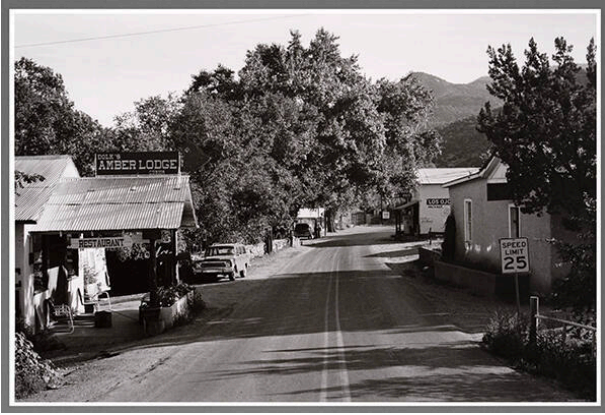

Basic Detail Report

Jemez Springs, New Mexico

Date

1973, printed 1983

Primary Maker

Bernard Plossu

Medium

gelatin silver print

Description

Highway through center of town with pitch roofed building at left with sign "DOLK'S AMBER LODGE CURIOS" and "RESTURANT". Sign bottom right "Speed Limit 25". Two houses along right of highway. Parked cars on left of highway. Tall trees & mountains in background.