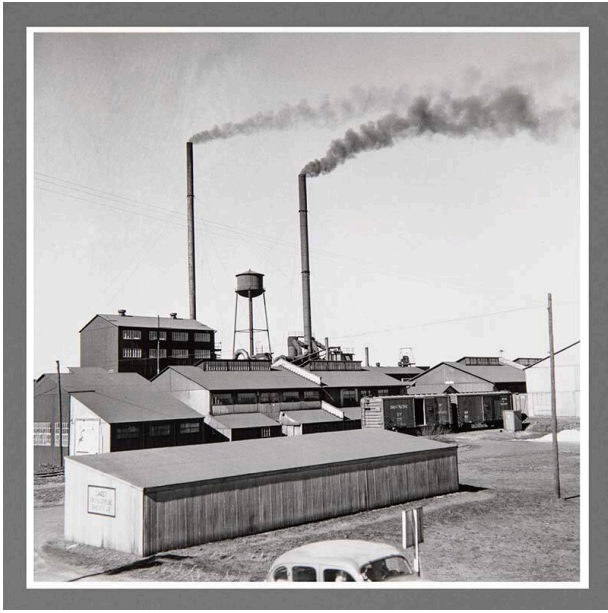

Basic Detail Report

A Carbon Black Plant, Vicinity of Pampa,

Texas

Date

1943 (printed 1990)

Primary Maker

Jack Delano

Medium

Gelatin silver print

Description

Carbon black plant, car top center foreground, building running at slight diagonal across photo. Two smoke stacks with smoke, and water tower in background.

Dimensions

Image: 7 × 7 in. (17.8 × 17.8 cm) Support: 10 × 8 in. (25.4 × 20.3 cm)