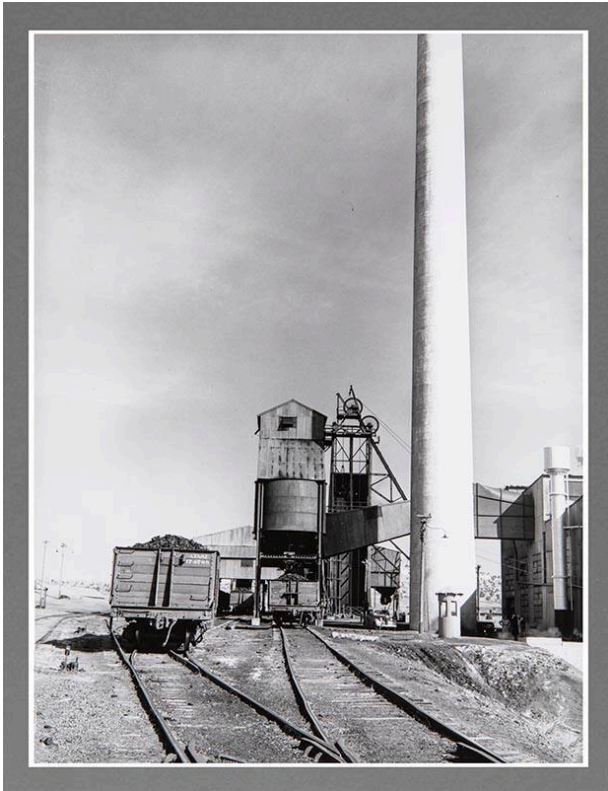

Basic Detail Report

Gallup, New Mexico

Date

1943 (printed 1990)

Primary Maker

Jack Delano

Medium

Gelatin silver print

Description

Coal mine, two railroad tracks bottom center with one car on

right back. Square and round towers at center rear, one car beneath. White stack tower right to top of photo, partial building at right.