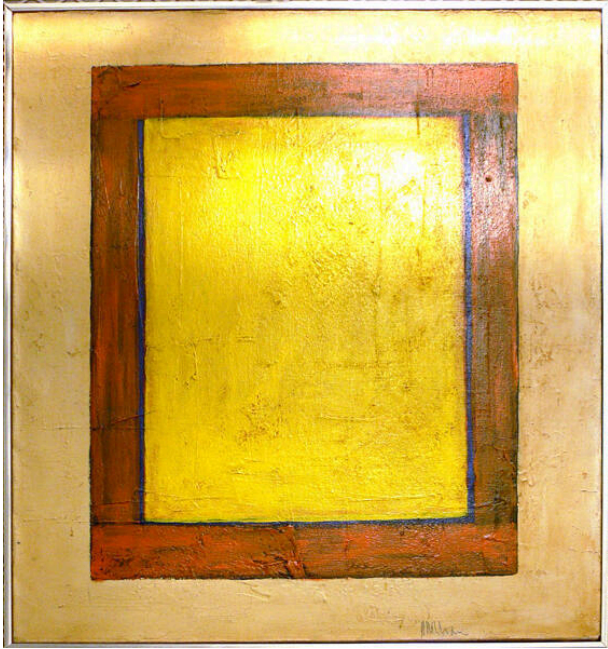

Basic Detail Report

Window

Date

1971

Primary Maker

Harold Joe Waldrum

Medium

oil on canvas

Description

Yellow background with orange window frame.

Dimensions

Support: 32 × 30 in. (81.3 × 76.2 cm) Frame: 33 1/8 × 30 7/8 × 1 1/2 in. (84.1 × 78.4 × 3.8 cm)