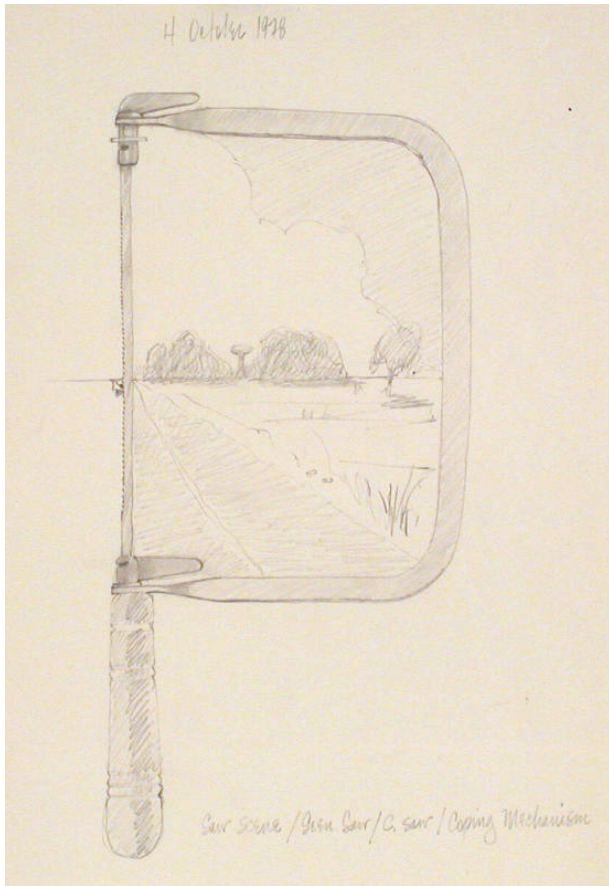

Basic Detail Report

Saw Scene/Seen Saw/C Saw/Copying

Mechanism

Date

February 8, 1977

Primary Maker

Jack Boynton

Medium

pencil on paper

Description

Handsaw with road scene in center.

Dimensions

Image: 14 x 11 in. (35.6 x 27.9 cm)