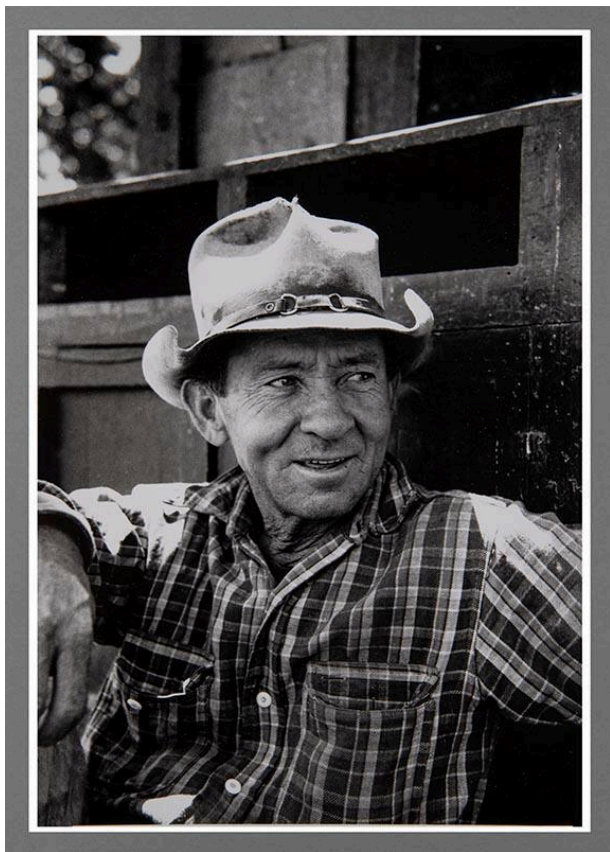

Basic Detail Report

Pie Town, New Mexico

Date

1939 (printed 1990)

Primary Maker

Russell Lee

Medium

Gelatin silver print

Description

Portrait of man, plaid long sleeved shirt, battered hat, rolledbrim strap and buckles around bottom of crown, clean

shaven, looking to image right. Image is head to waist, his proper right armrest on something outside of frame.