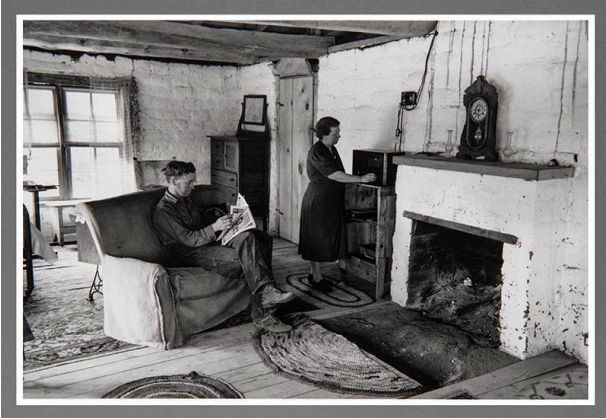

Basic Detail Report

Pie Town, New Mexico

Date

1940 (printed 1990)

Primary Maker

Russell Lee

Medium

Gelatin silver print

Description

Man seated on loveseat-sized sofa with magazine, woman turning on radio next to fireplace. Adobe walls are whitewashed, square fireplace at right with clock on mantel. Windows and chest of drawers in background.

Dimensions

Image: 6 1/4 × 9 1/2 in. (15.9 × 24.1 cm) Support: 8 × 10 in. (20.3 × 25.4 cm) Mat: 14 × 17 in. (35.6 × 43.2 cm)