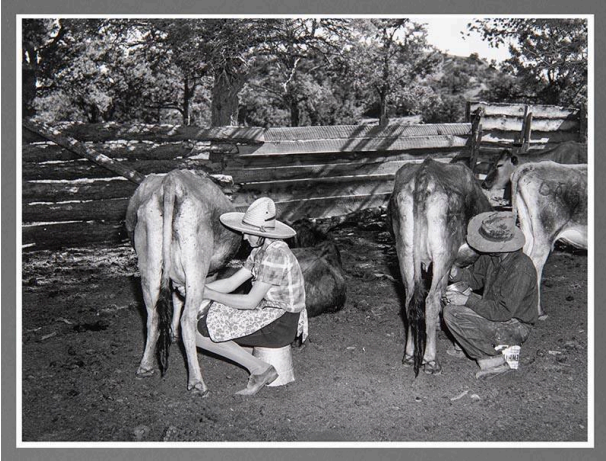

Basic Detail Report

Pie Town, New Mexico

Date

1940 (printed 1990)

Primary Maker

Russell Lee

Medium

Gelatin silver print

Description

Mr. and Mrs. Caudill milking cows in a corral, back ends of cows are visible. She wears plaid shirt, flowered apron, skirt and Mexican straw hat; he wears jeans and stained hat. Plank fence and pine trees in background.