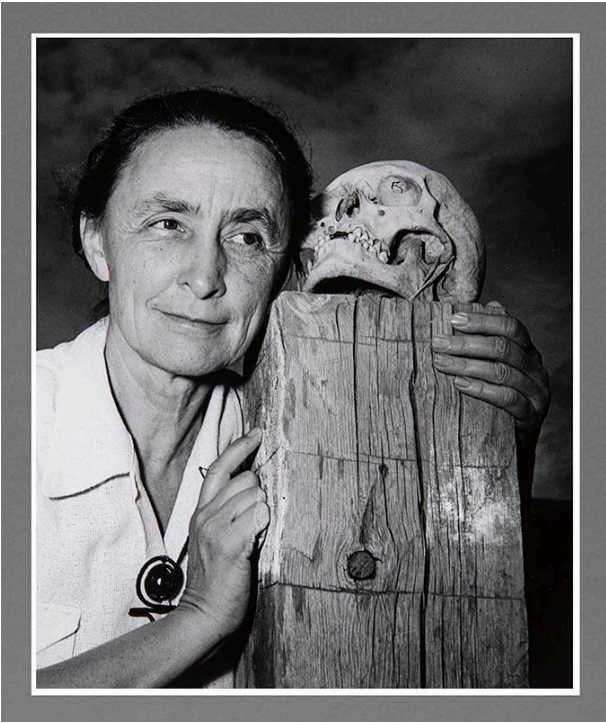

Basic Detail Report

Georgia and Skull

Date

1939 (printed 1993)

Primary Maker

John S. Candelario

Medium

Gelatin silver print

Description

Close-up of Georgia O'Keeffe leaning her face against a wood stand with human skull on top. O'Keeffe has wry smile on face.

Dimensions

Image: 8 3/8 x 7 in. (21.3 x 17.8 cm) Support: 9 7/8 x 7 15/16 in. (25.1 x 20.2 cm) Mat: 17 1/2 x 14 3/4 in. (44.5 x 37.5 cm)