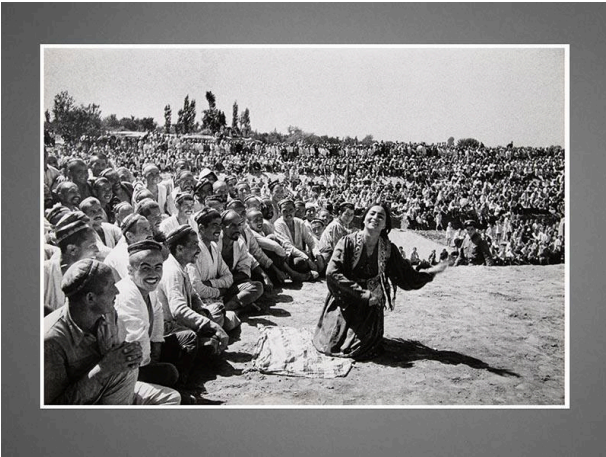

Basic Detail Report

Concert (Fergana Canal Series)

Date

1931

Primary Maker

Max Alpert

Medium

Gelatin silver print

Description

Audience of workers seated on ground. Woman in native dress kneels on blanket, singing with one arm stretched out to side; stage is front right of image.

Dimensions

Image: 15 3/4 x 22 3/4 in. (40 x 57.8 cm)