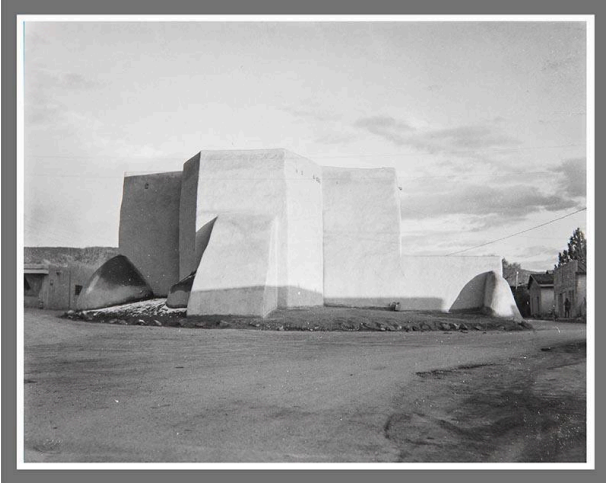

Basic Detail Report

Ranchos de Taos, New Mexico

Date

1984

Primary Maker

Doug Keats

Medium

Gelatin silver print

Description

Side view of church

Dimensions

Image: 3 3/4 × 4 3/4 in. (9.5 × 12.1 cm) Support: 4 1/4 × 5 1/2 in. (10.8 × 14 cm) Mat: 20 × 16 in. (50.8 × 40.6 cm)