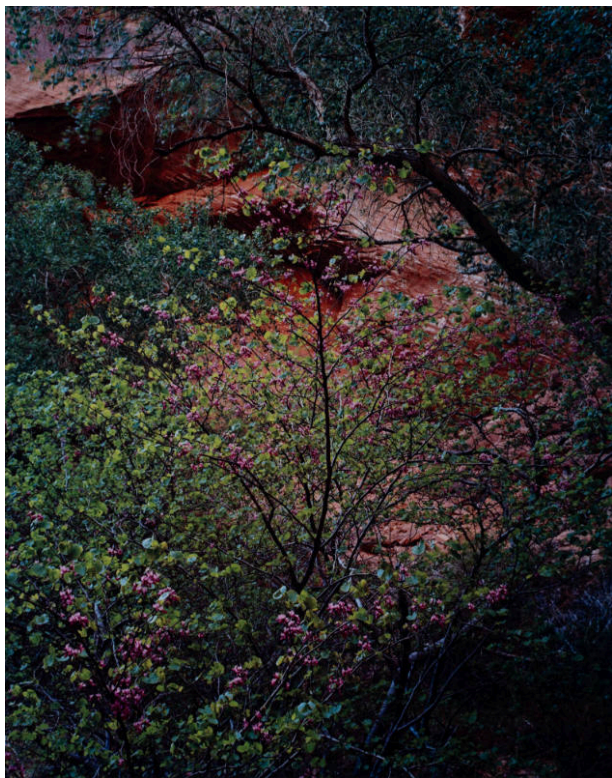

Basic Detail Report

Redbud and Cottonwood, Music Temple, Glen Canyon, Utah

Date

1963

Primary Maker

Eliot Porter

Medium

Dye transfer print

Description

Branches of redbud tree with pink blossoms in foreground, limb of cottonwood tree arching over redbud; red cliffs in background.

Dimensions

Image: 10 1/4 × 8 in. (26 × 20.3 cm) Support: 20 × 15 in. (50.8 × 38.1 cm) Mat: 20 × 16 in. (50.8 × 40.6 cm)